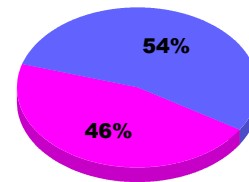

YTD Status Quo Clubs 2012-2013

Status Quo Clubs Compared to Status Quo Members

Legend: Status Quo Clubs (Cyan), Total Status Quo Members (Green)

MEMBERSHIP

Membership Results
2012-2013

Membership
2011-2012

Month	Net Memb Goal	Actual New Memb	Actual Dropped Memb	Gain/Loss of Memb	Gain/Loss of Memb
Jul/Aug/Sep		56	-26	30	-39
Totals		56	-26	30	-39

Membership Results 2012-2013

Goal, New, Dropped, Gain/Loss

Legend: Goal (Cyan), Actual (Green), Dropped (Yellow), Gain Loss (Magenta)

Comparison of Membership Gain/Loss

Current Year Compared to the Previous Year

Legend: Current Year (Cyan), Previous Year (Green)

Gender Comparison 2012-2013

Jul/Aug/Sep

Legend: Male (Blue), Female (Magenta)